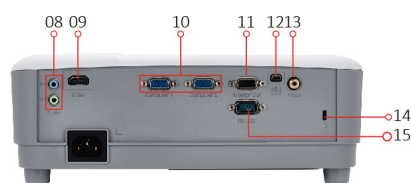

1. Keypad
2. LED indicator
3. Lamp cover
4. Security lock
5. Zoom/Focus
6. Front IR
7. Projection Lens

8. Audio in/out
9. HDMI
10. Dual VGA
11. VGA out
12. Mini USB
13. Video
14. Kensington® Lock Slot

15. RS232

SPECIFICATION

Native Resolution:	1024x768
DC type:	DC3
Brightness:	3800 ANSI Lumens
Contrast Ratio with SuperEco mode:	22000:1
Display Color:	1.07 Billion Colors
Light Source:	Lamp
Light source life (Nor/SuperEco):	5000/15000
Lamp Watt:	190W
Lens:	F=2.56-2.68, f=22-24.1 mm
Projection Offset:	120%+/-5%
Throw Ratio:	1.96~2.15
Image size:	30" - 300"
Throw Distance:	1.19m-13.11m(100" @3.98m)
Keystone:	±40° (Vertical)
Optical Zoom:	1.1x
Audible Noise (Eco):	27dB
Resolution Support:	VGA(640 x 480) to FullHD(1920 x 1080)
HDTV Compatibility:	480i, 480p, 576i, 576p, 720p, 1080i, 1080p
Video Compatibility:	NTSC, PAL, SECAM
Horizontal Frequency:	15K~102KHz
Vertical Scan Rate:	23~120Hz

INPUT

Computer in (share with component):	2
Composite:	1
Audio-in (3.5mm):	1
HDMI:	1 (Back)

OUTPUT

Monitor out:	1
Audio out (3.5mm):	1
Speaker:	2W

CONTROL

RS232:	1
USB type mini B (Services):	1

OTHERS

Power Supply Voltage:	100-240V+/- 10%, 50/60Hz AC
Power Consumption:	Normal: 260W Standby: <0.5W
Operating Temperature:	0~40°C
Carton:	Brown
Net Weight:	2.2kg
Dimensions (WxDxH) w/adjustment foot:	294x218x110mm
Language:	English, French, Spanish, Thai, Korean, German, Italian, Russian, Swedish, Dutch, Polish, Czech, T-Chinese, S-Chinese, Japanese, Turkish, Portuguese, Finnish, Indonesian, India, Arabic, Vietnamese