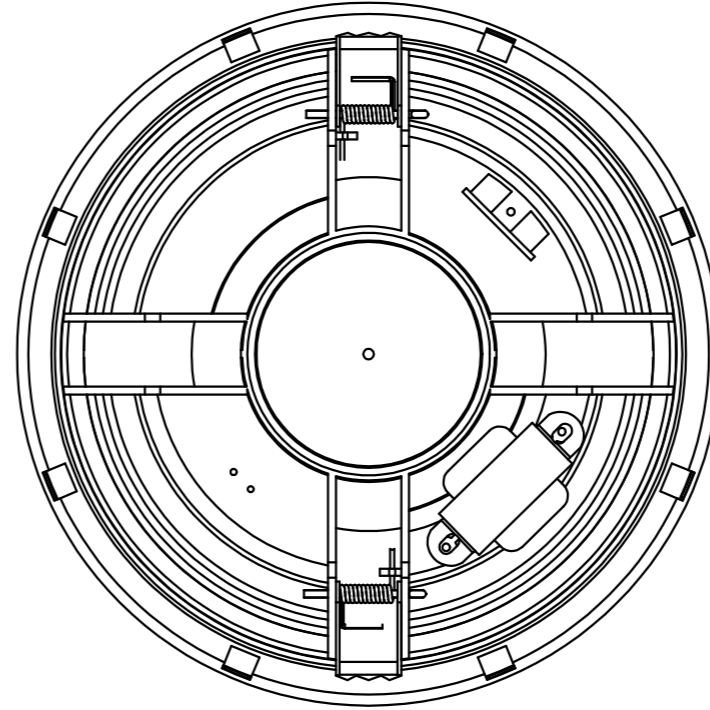

FONESTAR

Model
KS-WALL-4

Description
4 SPEAKERS SOUND KIT

Units
mm

Scale
1:2