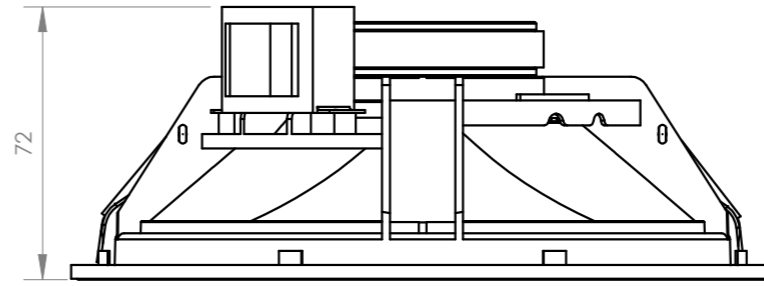

FONESTAR

Model
KS-WALL-4

Description
4 SPEAKERS SOUND KIT

Units
mm

Scale
1:2