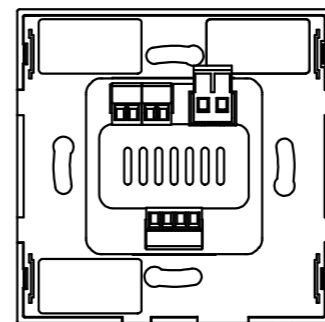

FONESTAR

Model
KS-WALL-4

Description
4 SPEAKERS SOUND KIT

Units
mm

Scale
1:2