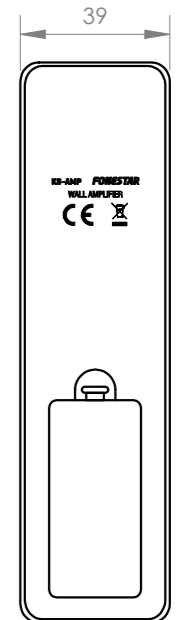

+ Info:

<https://fonestar.com/KS-WALL-4>

TECHNICAL CHARACTERISTICS

FEATURES	<p>Sound kit: compact stereo amplifier with 4 x 6" ceiling speakers.</p> <p>Stereo player with Bluetooth receiver, USB player and FM tuner with 50 presets and auto search.</p> <p>Autoplay, starts playback automatically when switched on.</p> <p>Memory of the last selected mode.</p> <p>Playback mode memory (random, repeat).</p> <p>2.15" LCD display of mode and playback information.</p> <p>Configurable maximum volume.</p> <p>Shut-off timer.</p> <p>Bass and treble equalization.</p> <p>Mono/stereo output selector of the player.</p> <p>Control via touch buttons or via included remote control.</p> <p>2 x line level auxiliary inputs (mono).</p> <p>For square and round universal standard case.</p>
BLUETOOTH	<p>5.0 Bluetooth.</p> <p>10 m transmission distance</p>
POWER	25 + 25 W RMS@4 Ohm
SPEAKERS	<p>4 x 6"@8 Ohm speakers</p> <p>ABS body</p> <p>Frameless aluminium round grille</p>
INPUTS	<p>1 x aux line, 3.5 mm jack, 200 mV RMS</p> <p>1 x aux line, euroblock, 200 mV RMS</p> <p>1 x FM antenna</p>
OUTPUTS	Loudspeakers: 4-8 Ohm, euroblock
COLOUR	White (RAL 9003)
POWER SUPPLY	100-240 V AC
DIMENSIONS	<p>Amplifier:</p> <p>Exterior: 83 x 83 x 39 mm depth</p> <p>Assembly: 47 x 47 x 27 mm depth</p> <p>Distance between screws: 60 mm</p> <p>Speakers:</p> <p>186 mm Ø x 70 mm depth</p> <p>Cut-out hole: 170 mm</p>
WEIGHT	2,3 kg
ACCESSORIES	<p>Cableado de altavoz 4 x 5 m</p> <p>Cable de antena FM</p> <p>Mando a distancia</p> <p>Pilas incluidas</p>
OPTIONAL	DOT-BOX-B: caja para montaje en superficie
NOTE	Possibility to change Bluetooth ID and password upon demand.

+ Info:

<https://fonestar.com/KS-WALL-4>

FONESTAR

Model
KS-WALL-4

Description
4 SPEAKERS SOUND KIT

Units
mm

Scale
1:2