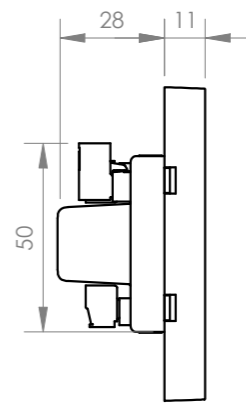

FONESTAR

Model
KS-WALL-4

Description
4 SPEAKERS SOUND KIT

Units
mm

Scale
1:2