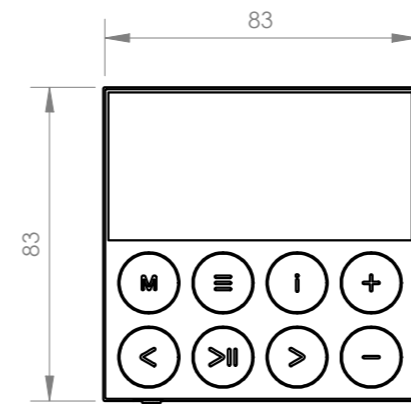

FONESTAR

Model
KS-WALL-4

Description
4 SPEAKERS SOUND KIT

Units
mm

Scale
1:2