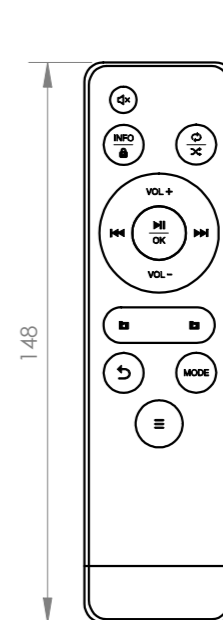

FONESTAR

Model
KS-WALL-4

Description
4 SPEAKERS SOUND KIT

Units
mm

Scale
1:2